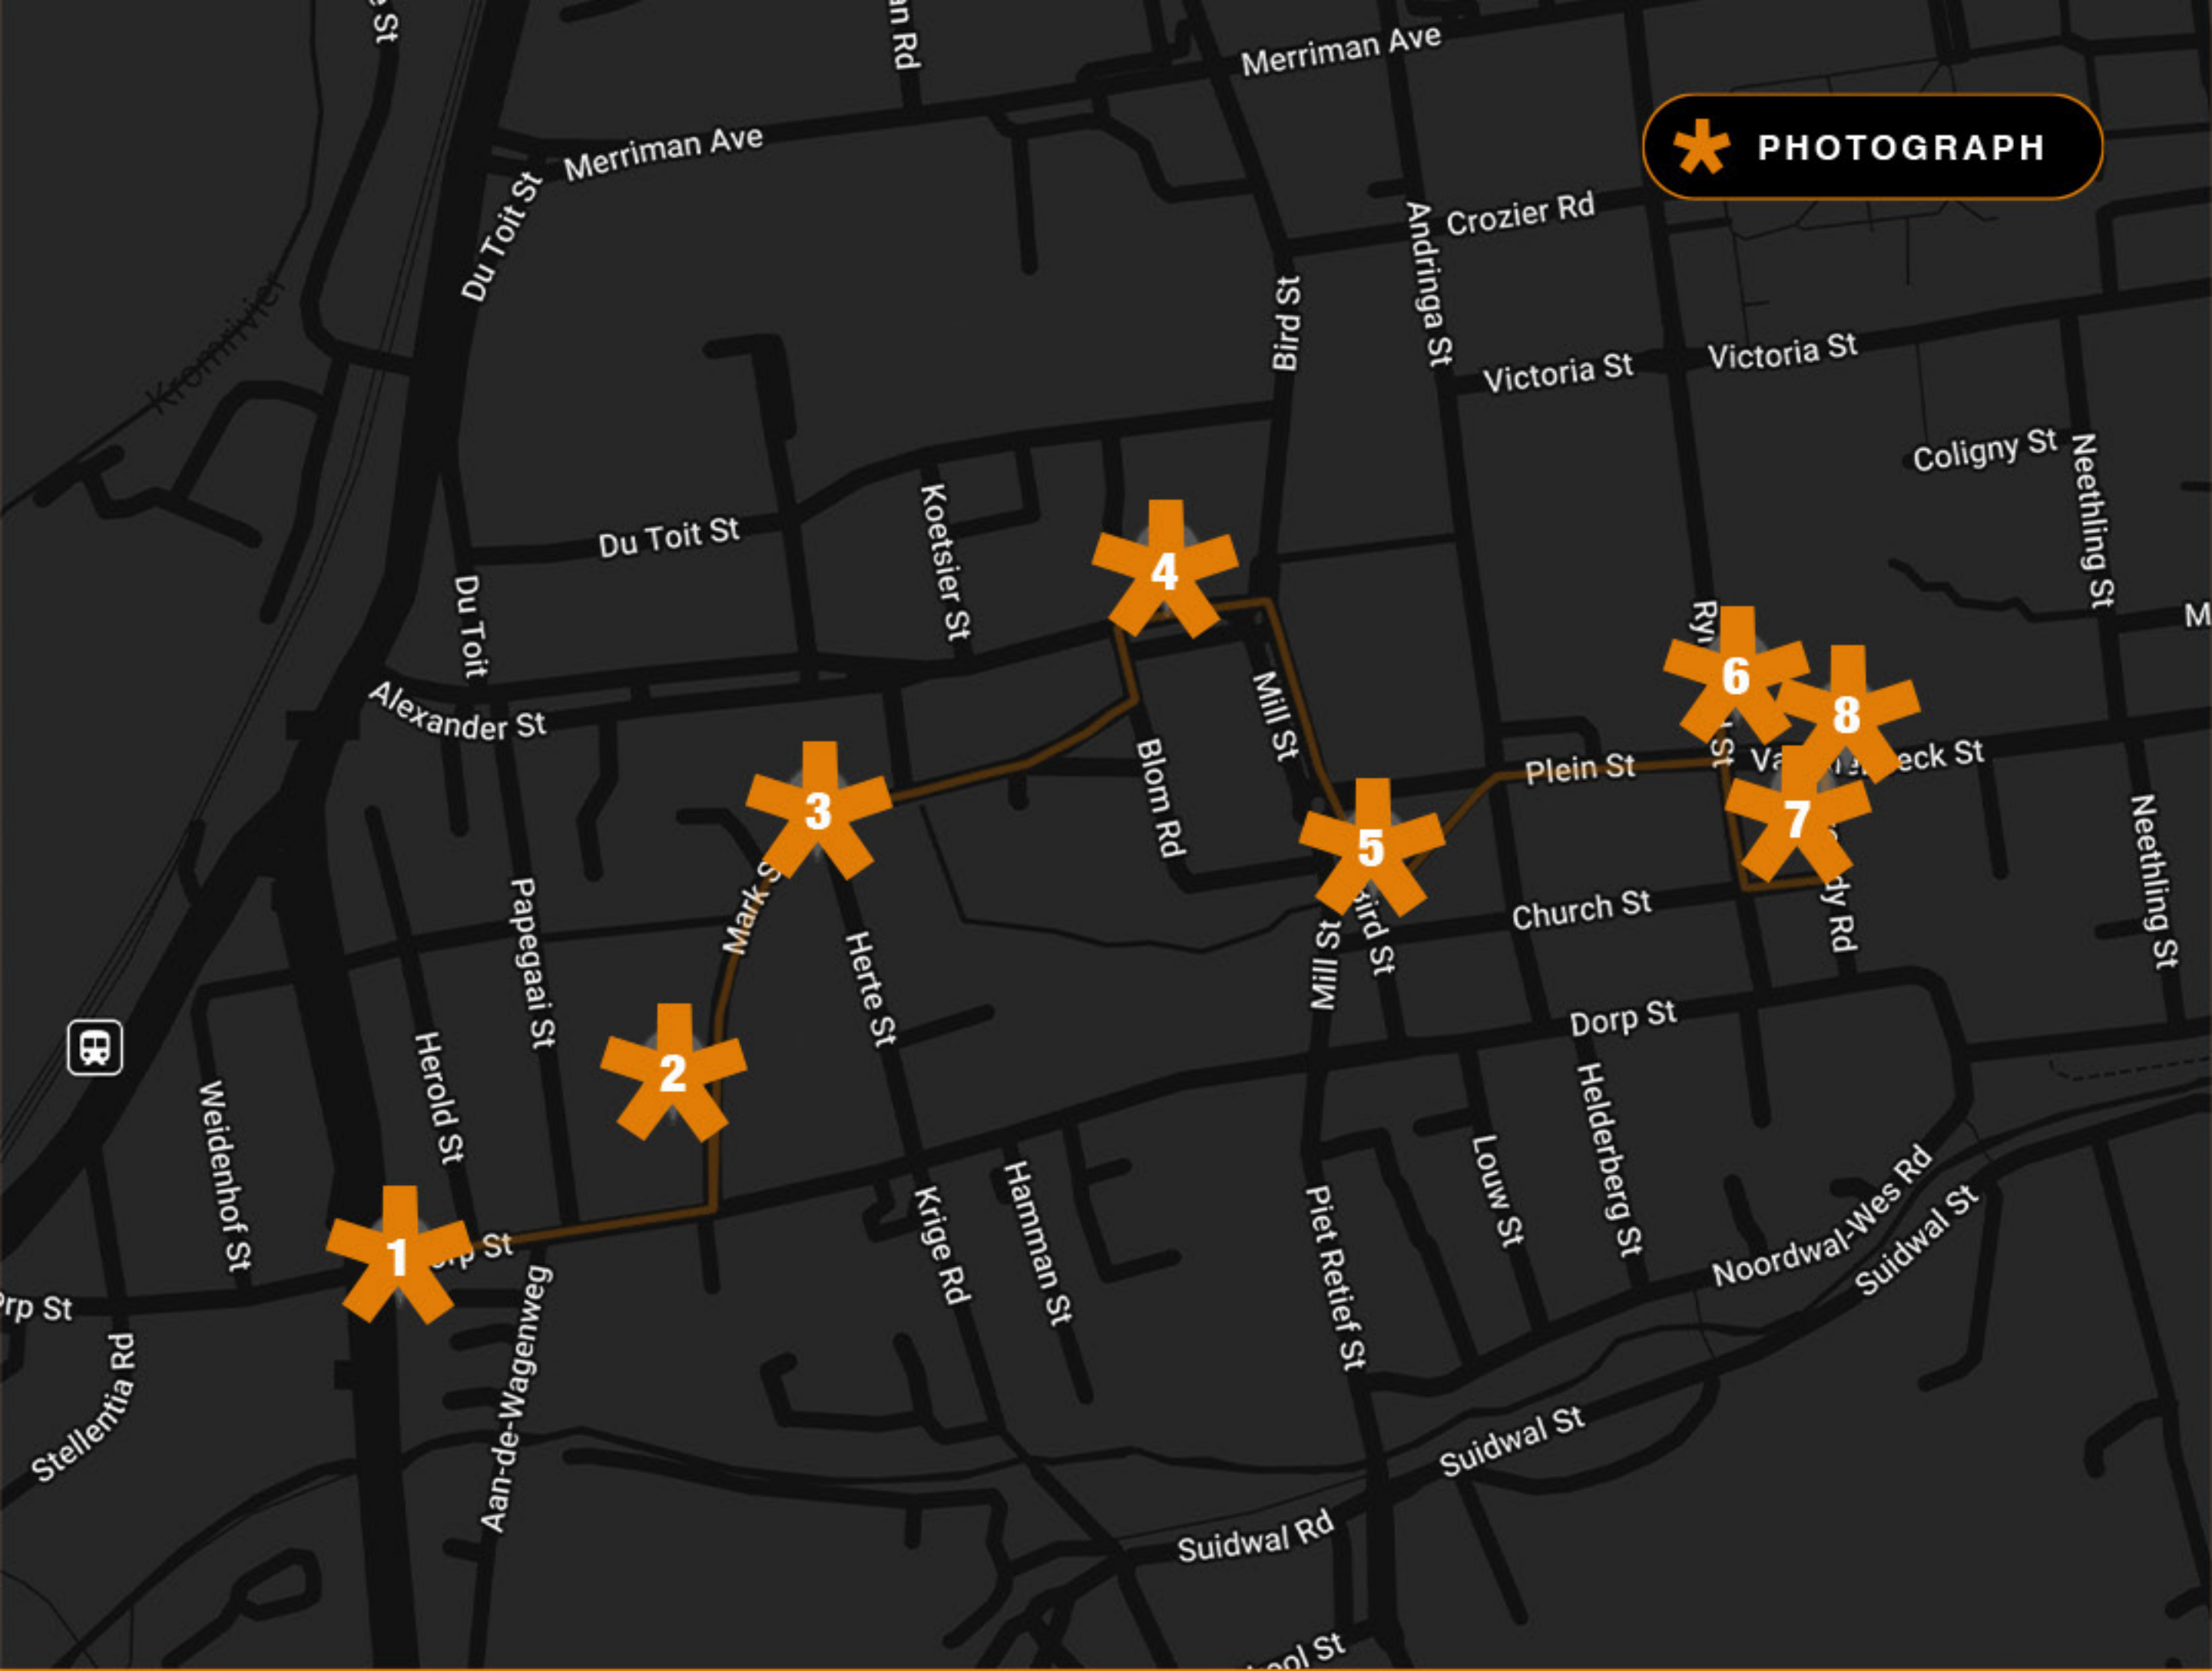

LINDER THE
VEGIES

SUGGESTED ROUTE

1. **BERNI SEARLE** *R44, DIE BOORD*
2. **DAVID GOLDBLATT** *DORP STREET*
3. **JAMES BARNOR** *MARK STREET*
4. **ROGER BALLEEN** *DIE BRAAK*
5. **AKINBODE AKINBIYI** *DORPSTEEG*
6. **CALVIN DONDO** *RYNEVELD STREET*
7. **OBIE OBERHOLZER** *CHURCH STREET*
8. **MALICK SIDIBÉ** *DROSTDY ROAD*

Distances, walking times, and driving times have been calculated when travelling from site to site. Please note that street parking is available but **very limited.*

1

BERNI SEARLE

Start your journey at the intersection of the R44 and Dorp Street where you will find Berni Searle's photograph facing the R44.